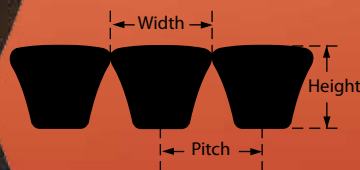

### Sections and nominal dimensions

	Pitch mm	Width mm	Height mm
SPBP	19.00	16	13
SPCP	25.50	22	18
9JP	10.30	10	8
15JP	17.50	16	13
8VP	28.60	26	23

***The highest rated and most robust V-belt ever designed***